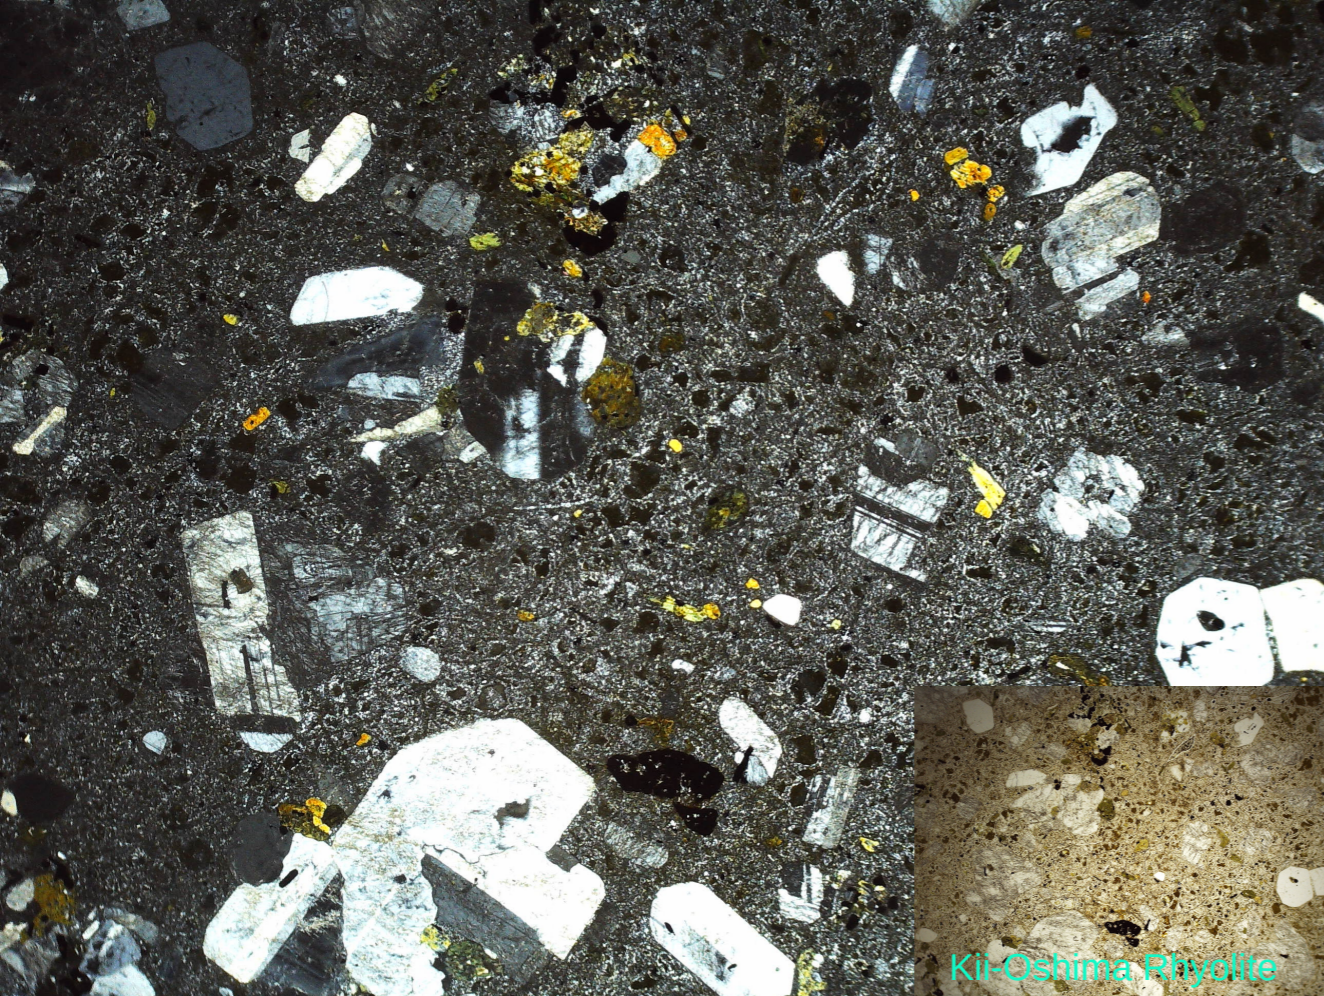

Kii-Oshima Rhyolite